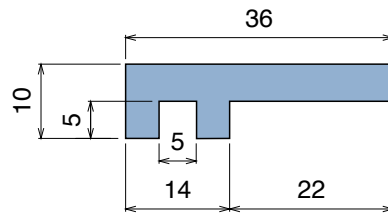

North America STANDARD

150

Profilo "L" / L-Profile / L-Profil

Delivery: **Easy** **Standard**

Article-Nr.	Material	Availability	Supply
15004	BluLub	On request	60 m coils
15003	Ti-White	On request	60 m coils
15001	Black	Stock item	60 m coils
15005	Blue	On request	60 m coils
15002	Green	Stock item	60 m coils

1058

Profilo "L" / L-Profile / L-Profil

Delivery: **Easy** **Standard**

Article-Nr.	Material	Availability	Supply
105800BC	BluLub	On request	3 m bars
105800B	BluLub	On request	6 m bars
105803C	Ti-White	On request	3 m bars
105803	Ti-White	On request	6 m bars
105801C	Black	Stock item	3 m bars
105801	Black	On request	6 m bars
105805C	Blue	On request	3 m bars
105805	Blue	On request	6 m bars
105802C	Green	Stock item	3 m bars
105802	Green	On request	6 m bars