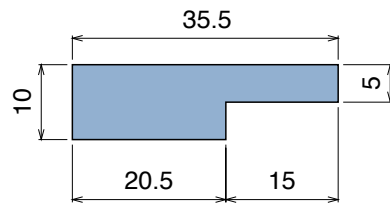

174

Profilo "L" / L-Profile / L-Profil

Delivery: **Easy** **Standard**