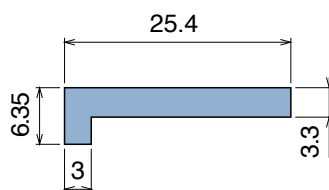

1038

Profilo "L" / L-Profile / L-Profil

Delivery: **Easy** **Standard**