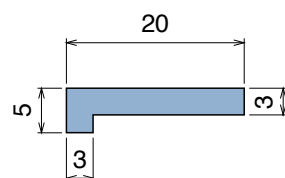

North America STANDARD

150

Profilo "L" / L-Profile / L-Profil

Delivery: **Easy** **Standard**