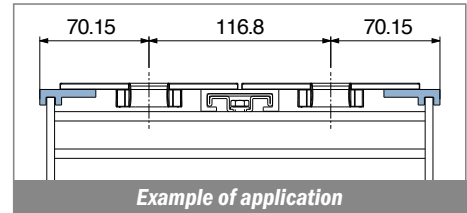

North America STANDARD

150

Profilo "L" / L-Profile / L-Profil

Delivery: **Easy** **Standard**

Article-Nr.	Material	Availability	Supply
15004	BluLub	On request	60 m coils
15003	Ti-White	On request	60 m coils
15001	Black	Stock item	60 m coils
15005	Blue	On request	60 m coils
15002	Green	Stock item	60 m coils

1058

Profilo "L" / L-Profile / L-Profil

Delivery: **Easy** **Standard**

Article-Nr.	Material	Availability	Supply
105800BC	BluLub	On request	3 m bars
105800B	BluLub	On request	6 m bars
105803C	Ti-White	On request	3 m bars
105803	Ti-White	On request	6 m bars
105801C	Black	Stock item	3 m bars
105801	Black	On request	6 m bars
105805C	Blue	On request	3 m bars
105805	Blue	On request	6 m bars
105802C	Green	Stock item	3 m bars
105802	Green	On request	6 m bars