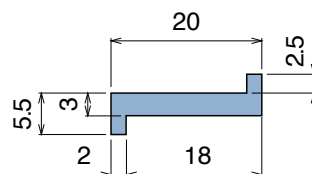

1058

Profilo "L" / L-Profile / L-Profil

Delivery: **Easy** **Standard**

Article-Nr.	Material	Availability	Supply
105800BC	BluLub	On request	3 m bars
105800B	BluLub	On request	6 m bars
105803C	Ti-White	On request	3 m bars
105803	Ti-White	On request	6 m bars
105801C	Black	Stock item	3 m bars
105801	Black	On request	6 m bars
105805C	Blue	On request	3 m bars
105805	Blue	On request	6 m bars
105802C	Green	Stock item	3 m bars
105802	Green	On request	6 m bars

174

Profilo "L" / L-Profile / L-Profil

Delivery: **Easy** **Standard**

Article-Nr.	Material	Availability	Supply
17404C	BluLub	On request	3 m bars
17404	BluLub	On request	6 m bars
17403C	Ti-White	On request	3 m bars
17403	Ti-White	On request	6 m bars
17401C	Black	Stock item	3 m bars
17401	Black	On request	6 m bars
17405C	Blue	On request	3 m bars
17405	Blue	On request	6 m bars
17402C	Green	Stock item	3 m bars
17402	Green	On request	6 m bars

101

Profilo "Z" / Z-Profile / Z-Profil

Delivery: **Easy** **Standard**

Article-Nr.	Material	Availability	Supply
10104	BluLub	On request	60 m coils
10103	Ti-White	On request	60 m coils
10101	Black	Stock item	60 m coils
10105	Blue	On request	60 m coils
10102	Green	Stock item	60 m coils