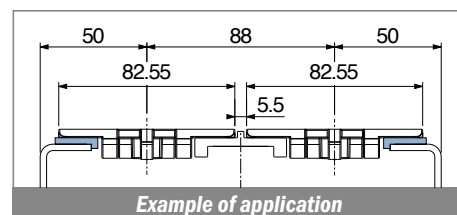

Article-Nr.	Material	Availability	Supply
103804	BluLub	On request	60 m coils
103803	Ti-White	On request	60 m coils
103805	Blue	On request	60 m coils