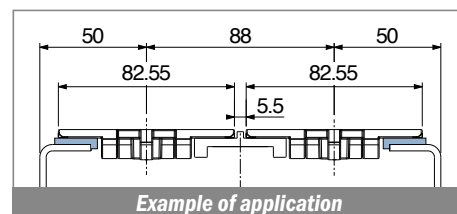

North America STANDARD

150

Profilo "L" / L-Profile / L-Profil

Delivery: **Easy** **Standard**

Article-Nr.	Material	Availability	Supply
15004	BluLub	On request	60 m coils
15003	Ti-White	On request	60 m coils
15001	Black	Stock item	60 m coils
15005	Blue	On request	60 m coils
15002	Green	Stock item	60 m coils

1058

Profilo "L" / L-Profile / L-Profil

Delivery: **Easy** **Standard**

Article-Nr.	Material	Availability	Supply
105800BC	BluLub	On request	3 m bars
105800B	BluLub	On request	6 m bars
105803C	Ti-White	On request	3 m bars
105803	Ti-White	On request	6 m bars
105801C	Black	Stock item	3 m bars
105801	Black	On request	6 m bars
105805C	Blue	On request	3 m bars
105805	Blue	On request	6 m bars
105802C	Green	Stock item	3 m bars
105802	Green	On request	6 m bars