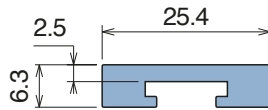

163

Profilo "C" / C-Profile / C-Profil

Delivery: **Easy** **Standard** Coils available