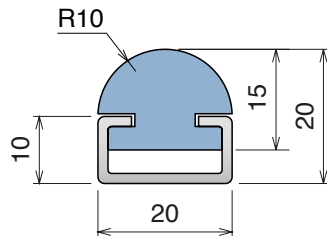

134 Guida laterale / Side guide rail / Seitenführungen

Delivery: **Easy** **Standard** Metal profile: Stainless steel AISI 304