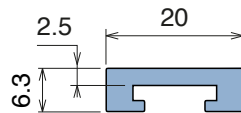

161 Profilo "C" / C-Profile / C-Profil

Delivery: **Easy** **Standard** Coils available