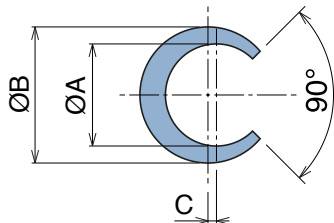

166 Profilo per tondini / Round profile for steel rods / Halbmond Profil

Delivery: **Easy** **Standard** Coils available