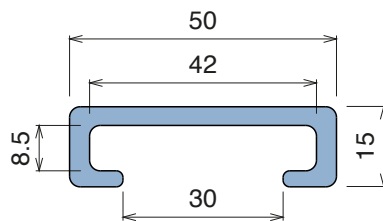

1053

Profilo "C" / C-Profile / C-Profil

Delivery: **Easy** **Standard** Fit on 38.1 x 6.35 mm

North America STANDARD

Article-Nr.	Material	Availability	Supply
105300BC	BluLub	On request	3 m bars
105300B	BluLub	On request	6 m bars
105303C	Ti-White	Stock item	3 m bars
105303	Ti-White	On request	6 m bars
105305C	Blue	On request	3 m bars
105305	Blue	On request	6 m bars

1054

Profilo "C" / C-Profile / C-Profil

Delivery: **Easy** **Standard** Fit on 38.1 x 6.35 mm

North America STANDARD

Article-Nr.	Material	Availability	Supply
105400BC	BluLub	On request	3 m bars
105400B	BluLub	On request	6 m bars
105403C	Ti-White	Stock item	3 m bars
105403	Ti-White	On request	6 m bars
105405C	Blue	On request	3 m bars
105405	Blue	On request	6 m bars

137

Profilo "C" / C-Profile / C-Profil

Delivery: **Easy** **Standard** Fit on 40 x 8 mm / 40 x 10 mm

Article-Nr. Material Availability Supply

13701BC	BluLub	Stock item	3 m bars
13701B	BluLub	On request	6 m bars
13703C	Ti-White	Stock item	3 m bars
13703	Ti-White	On request	6 m bars
13702C	Black	Stock item	3 m bars
13702	Black	On request	6 m bars
13705C	Blue	On request	3 m bars
13705	Blue	On request	6 m bars
13701C	Green	Stock item	3 m bars
13701	Green	Stock item	6 m bars