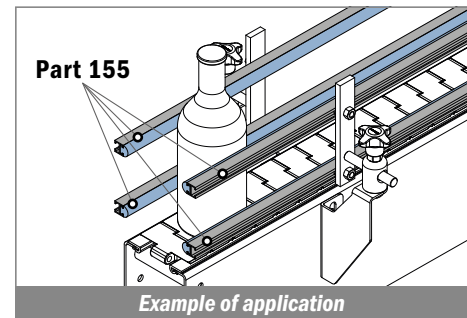

Only plastic profile

Article-Nr.	Material	Availability	Supply
15550B-30	<i>BluLub</i>	On request	30 m coils
15553-30	<i>Ti-White</i>	On request	30 m coils
15555-30	Blue	On request	30 m coils
15551-30	Green	On request	30 m coils