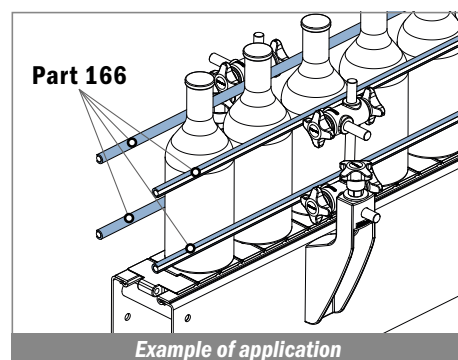

NEW

1083

Profilo per mezzitondi / Half round profile for steel rods / Halbmond Profil

Article-Nr.	Material	Availability	Supply
108300BC	BluLub	On request	3 m bars
108300B	BluLub	On request	6 m bars
108300B-30	BluLub	On request	30 m coils
108300B-60	BluLub	On request	60 m coils
108303C	Ti-White	On request	3 m bars
108303	Ti-White	On request	6 m bars
108303-30	Ti-White	On request	30 m coils
108303-60	Ti-White	On request	60 m coils
108305C	Blue	On request	3 m bars
108305	Blue	On request	6 m bars
108305-30	Blue	On request	30 m coils
108305-60	Blue	On request	60 m coils

166 Profilo per tondini / Round profile for steel rods / Halbmond Profil

Delivery: **Easy** **Standard** Coils available

Article-Nr.	A	B	C	Material	Availability	Supply
16601B	8	12	0.5	BluLub	Stock item	30 m coils
16602B	10	14	0.5	BluLub	On request	30 m coils
16603B	12	16	1	BluLub	On request	30 m coils
16604B	16	20	1.5	BluLub	On request	30 m coils
16601	8	12	0.5	Ti-White	Stock item	30 m coils
16602	10	14	0.5	Ti-White	Stock item	30 m coils
16603	12	16	1	Ti-White	Stock item	30 m coils
16604	16	20	1.5	Ti-White	Stock item	30 m coils
16601BL	8	12	0.5	Blue	On request	30 m coils
16602BL	10	14	0.5	Blue	On request	30 m coils
16603BL	12	16	1	Blue	On request	30 m coils
16604BL	16	20	1.5	Blue	On request	30 m coils