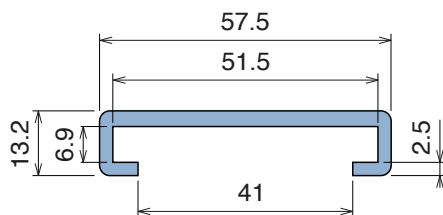

1042

Profilo "C" / C-Profile / C-Profil

Delivery: **Easy** **Standard** Fit on 50 x 6 mm