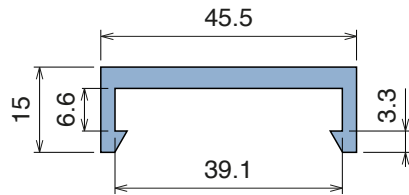

1044

Profilo "C" / C-Profile / C-Profil

Delivery: **Easy** **Standard** Fit on 38.1 x 12.7 mm

North America STANDARD

Article-Nr.	Material	Availability	Supply
104400BC	BluLub	On request	3 m bars
104400B	BluLub	On request	6 m bars
104403C	Ti-White	Stock item	3 m bars
104403	Ti-White	On request	6 m bars
104405C	Blue	On request	3 m bars
104405	Blue	On request	6 m bars

1053

Profilo "C" / C-Profile / C-Profil

Delivery: **Easy** **Standard** Fit on 38.1 x 6.35 mm

North America STANDARD

Article-Nr.	Material	Availability	Supply
105300BC	BluLub	On request	3 m bars
105300B	BluLub	On request	6 m bars
105303C	Ti-White	Stock item	3 m bars
105303	Ti-White	On request	6 m bars
105305C	Blue	On request	3 m bars
105305	Blue	On request	6 m bars