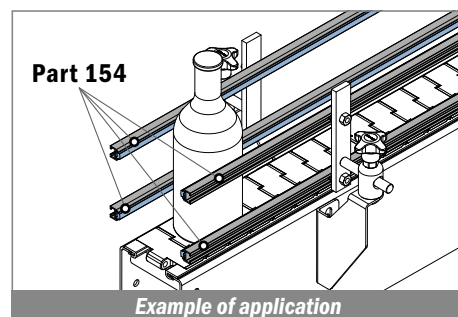

Article-Nr.	Material	Availability	Supply
15401BC	BluLub	Stock item	3 m bars
15401B	BluLub	On request	6 m bars
15401C	Ti-White	On request	3 m bars
15401	Ti-White	On request	6 m bars
15405C	Blue	On request	3 m bars
15405	Blue	On request	6 m bars
15402C	Green	On request	3 m bars
15402	Green	On request	6 m bars

Only plastic profile

Article-Nr.	Material	Availability	Supply
15451B-30	BluLub	On request	30 m coils
15451-30	Ti-White	On request	30 m coils
15455-30	Blue	On request	30 m coils
15452-30	Green	On request	30 m coils