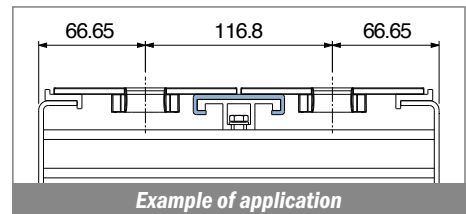

158

Profilo "C" / C-Profile / C-Profil

Delivery: **Easy** **Standard** Fit on 50 x 6 mm

North America STANDARD

Article-Nr.	Material	Availability	Supply
15800BC	BluLub	Stock item	3 m bars
15894C	Ti-White	On request	3 m bars
15898C	Black	Stock item	3 m bars
15894BLC	Blue	On request	3 m bars
15897C	Green	Stock item	3 m bars
15800C	Grey	Stock item	3 m bars