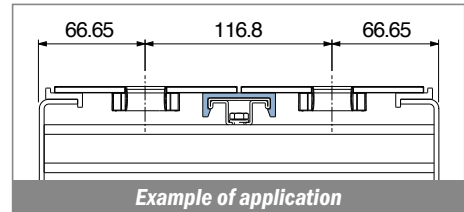

1044

Profilo "C" / C-Profile / C-Profil

Delivery: **Easy** **Standard** Fit on 38.1 x 12.7 mm

North America STANDARD

Article-Nr.	Material	Availability	Supply
104400BC	BluLub	On request	3 m bars
104400B	BluLub	On request	6 m bars
104403C	Ti-White	Stock item	3 m bars
104403	Ti-White	On request	6 m bars
104405C	Blue	On request	3 m bars
104405	Blue	On request	6 m bars

1053

Profilo "C" / C-Profile / C-Profil

Delivery: **Easy** **Standard** Fit on 38.1 x 6.35 mm

North America STANDARD

Article-Nr.	Material	Availability	Supply
105300BC	BluLub	On request	3 m bars
105300B	BluLub	On request	6 m bars
105303C	Ti-White	Stock item	3 m bars
105303	Ti-White	On request	6 m bars
105305C	Blue	On request	3 m bars
105305	Blue	On request	6 m bars

1054

Profilo "C" / C-Profile / C-Profil

Delivery: **Easy** **Standard** Fit on 38.1 x 6.35 mm

North America STANDARD

Article-Nr.	Material	Availability	Supply
105400BC	BluLub	On request	3 m bars
105400B	BluLub	On request	6 m bars
105403C	Ti-White	Stock item	3 m bars
105403	Ti-White	On request	6 m bars
105405C	Blue	On request	3 m bars
105405	Blue	On request	6 m bars