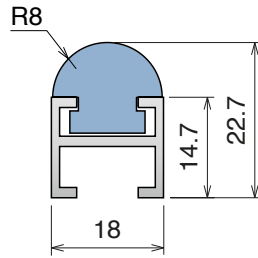

Used with
Hex head bolt

155 Guida laterale / Side guide rail / Seitenführungen

Delivery: **Easy** **Standard** Metal profile: Aluminium

Used with
Part 362 Pag 493
and **Part 1097** Pag 510

Article-Nr.	Material	Availability	Supply
15500BC	<i>BluLub</i>	On request	3 m bars
15503C	<i>Ti-White</i>	On request	3 m bars
15505C	Blue	On request	3 m bars
15501C	Green	On request	3 m bars