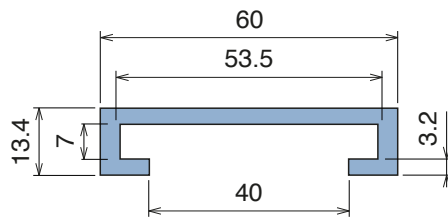

1045

Profilo "C" / C-Profile / C-Profil

Fit on 50.8 x 12.7 mm

North America STANDARD

Article-Nr.	Material	Availability	Supply
104500BC	BluLub	On request	3 m bars
104500B	BluLub	On request	6 m bars
104503C	Ti-White	On request	3 m bars
104503	Ti-White	On request	6 m bars
104505C	Blue	On request	3 m bars
104505	Blue	On request	6 m bars

158

Profilo "C" / C-Profile / C-Profil

Delivery: **Easy** **Standard** Fit on 50 x 6 mm

North America STANDARD

Article-Nr.	Material	Availability	Supply
15800BC	BluLub	Stock item	3 m bars
15894C	Ti-White	On request	3 m bars
15898C	Black	Stock item	3 m bars
15894BLC	Blue	On request	3 m bars
15897C	Green	Stock item	3 m bars
15800C	Grey	Stock item	3 m bars