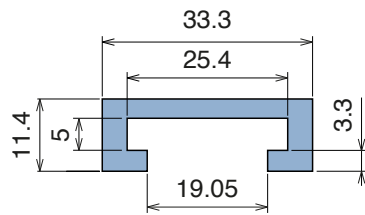

20 Pag 381

20 Pag 382

1041

Profilo "C" / C-Profile / C-Profil

Delivery: **Easy** **Standard** Fit on 25 x 5 mm

North America STANDARD

Article-Nr.	Material	Availability	Supply
104100BC	BluLub	On request	3 m bars
104100B	BluLub	On request	6 m bars
104103C	Ti-White	Stock item	3 m bars
104103	Ti-White	On request	6 m bars
104105C	Blue	On request	3 m bars
104105	Blue	On request	6 m bars
104102C	Green	On request	3 m bars
104102	Green	On request	6 m bars

NEW 1082

Profilo "C" / C-Profile / C-Profil

Fit on 38.1 x 6.35 mm

Article-Nr.	Material	Availability	Supply
108200BC	BluLub	On request	3 m bars
108200B	BluLub	On request	6 m bars
108203C	Ti-White	On request	3 m bars
108203	Ti-White	On request	6 m bars
108205C	Blue	On request	3 m bars
108205	Blue	On request	6 m bars