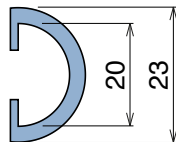

1083

Profilo per mezzitondi / Half round profile for steel rods / Halbmond Profil