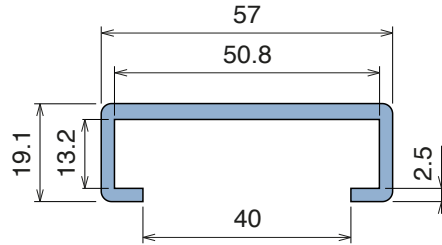

1042

Profilo "C" / C-Profile / C-Profil

Delivery: **Easy** **Standard** Fit on 50 x 6 mm

North America STANDARD

Article-Nr.	Material	Availability	Supply
104200BC	BluLub	On request	3 m bars
104200B	BluLub	On request	6 m bars
104203C	Ti-White	Stock item	3 m bars
104203	Ti-White	On request	6 m bars
104205C	Blue	On request	3 m bars
104205	Blue	On request	6 m bars
104201C	Green	On request	3 m bars
104201	Green	On request	6 m bars

1045

Profilo "C" / C-Profile / C-Profil

Fit on 50.8 x 12.7 mm

North America STANDARD

Article-Nr.	Material	Availability	Supply
104500BC	BluLub	On request	3 m bars
104500B	BluLub	On request	6 m bars
104503C	Ti-White	On request	3 m bars
104503	Ti-White	On request	6 m bars
104505C	Blue	On request	3 m bars
104505	Blue	On request	6 m bars