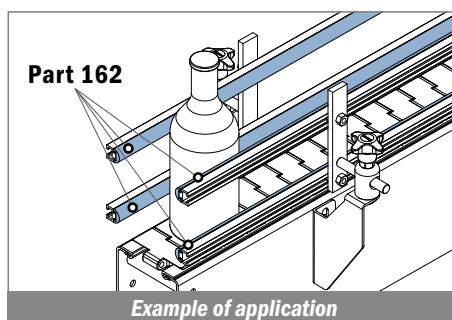

162 Profilo "C" / C-Profile / C-Profil

Delivery: **Easy** **Standard** Coils available

Used with
Part 164/165
Pag 380

Article-Nr.	Material	Availability	Supply
16202BC	BluLub	Stock item	3 m bars
16202B	BluLub	On request	6 m bars
16202B-30	BluLub	Stock item	30 m coils
16203C	Ti-White	Stock item	3 m bars
16203	Ti-White	On request	6 m bars
16203-30	Ti-White	Stock item	30 m coils
16205C	Blue	On request	3 m bars
16205	Blue	On request	6 m bars
16205-30	Blue	On request	30 m coils
16202C	Green	Stock item	3 m bars
16202	Green	On request	6 m bars
16202-30	Green	Stock item	30 m coils