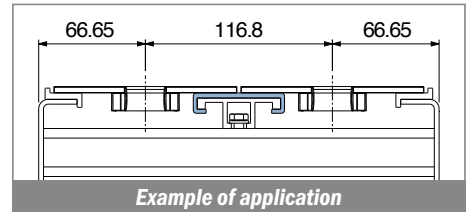

1045

Profilo "C" / C-Profile / C-Profil

Fit on 50.8 x 12.7 mm

North America STANDARD

Article-Nr.	Material	Availability	Supply
104500BC	BluLub	On request	3 m bars
104500B	BluLub	On request	6 m bars
104503C	Ti-White	On request	3 m bars
104503	Ti-White	On request	6 m bars
104505C	Blue	On request	3 m bars
104505	Blue	On request	6 m bars