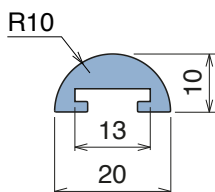

162 Profilo "C" / C-Profile / C-Profil

Delivery: **Easy** **Standard** Coils available