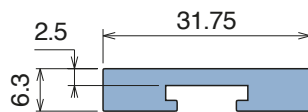

163

Profilo "C" / C-Profile / C-Profil

Delivery: **Easy** **Standard** Coils available