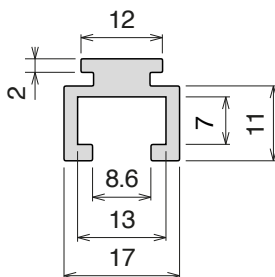

165 Guida in alluminio / Aluminum guide / Aluminium profil

Delivery: **Easy** **Standard**