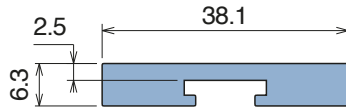

163

Profilo "C" / C-Profile / C-Profil

Delivery: **Easy** **Standard** Coils available