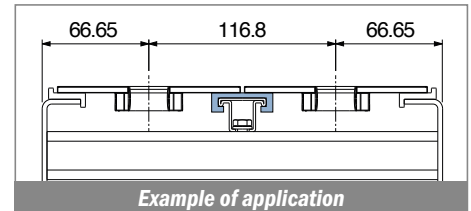

20 Pag 381

20 Pag 382

1041

Profilo "C" / C-Profile / C-Profil

Delivery: **Easy** **Standard** Fit on 25 x 5 mm

North America STANDARD

Article-Nr.	Material	Availability	Supply
104100BC	BluLub	On request	3 m bars
104100B	BluLub	On request	6 m bars
104103C	Ti-White	Stock item	3 m bars
104103	Ti-White	On request	6 m bars
104105C	Blue	On request	3 m bars
104105	Blue	On request	6 m bars
104102C	Green	On request	3 m bars
104102	Green	On request	6 m bars