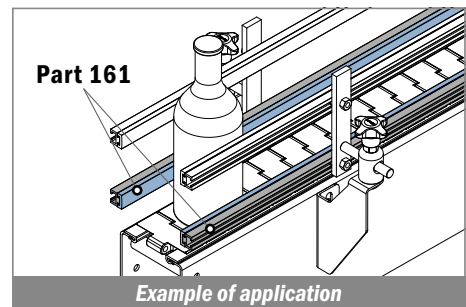

161 Profilo "C" / C-Profile / C-Profil

Delivery: **Easy** **Standard** Coils available

Used with
Part 164/165
Pag 380

Article-Nr.	Material	Availability	Supply
16103BC	<i>BluLub</i>	On request	3 m bars
16103B	<i>BluLub</i>	On request	6 m bars
16103B-30	<i>BluLub</i>	Stock item	30 m coils
16103C	<i>Ti-White</i>	Stock item	3 m bars
16103	<i>Ti-White</i>	Stock item	6 m bars
16103-30	<i>Ti-White</i>	Stock item	30 m coils
16105C	Blue	On request	3 m bars
16105	Blue	On request	6 m bars
16105-30	Blue	On request	30 m coils