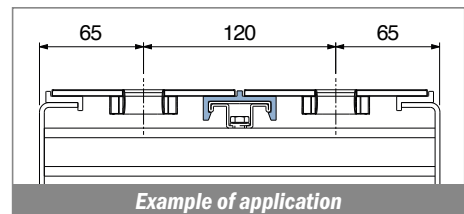

1053

Profilo "C" / C-Profile / C-Profil

Delivery: **Easy** **Standard** Fit on 38.1 x 6.35 mm

North America STANDARD

Article-Nr.	Material	Availability	Supply
105300BC	BluLub	On request	3 m bars
105300B	BluLub	On request	6 m bars
105303C	Ti-White	Stock item	3 m bars
105303	Ti-White	On request	6 m bars
105305C	Blue	On request	3 m bars
105305	Blue	On request	6 m bars

1054

Profilo "C" / C-Profile / C-Profil

Delivery: **Easy** **Standard** Fit on 38.1 x 6.35 mm

North America STANDARD

Article-Nr.	Material	Availability	Supply
105400BC	BluLub	On request	3 m bars
105400B	BluLub	On request	6 m bars
105403C	Ti-White	Stock item	3 m bars
105403	Ti-White	On request	6 m bars
105405C	Blue	On request	3 m bars
105405	Blue	On request	6 m bars