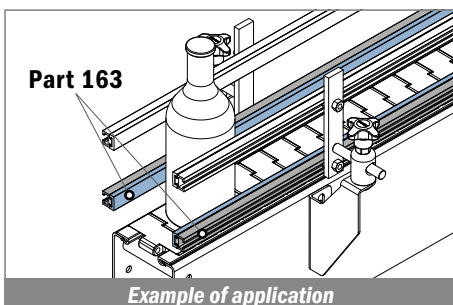

163

Profilo "C" / C-Profile / C-Profil

Delivery: **Easy** **Standard** Coils available

Article-Nr.	Material	A	Availability	Supply
16303BC	BluLub	25,4	Stock item	3 m bars
16303B	BluLub	25,4	On request	6 m bars
16303B-30	BluLub	25,4	Stock item	30 m coils
16313BC	BluLub	31,75	On request	3 m bars
16313B	BluLub	31,75	On request	6 m bars
16313B-30	BluLub	31,75	On request	30 m coils
16323BC	BluLub	35	On request	3 m bars
16323B	BluLub	35	On request	6 m bars
16323B-30	BluLub	35	On request	30 m coils
16324BC	BluLub	38,1	On request	3 m bars
16324B	BluLub	38,1	On request	6 m bars
16324B-30	BluLub	38,1	On request	30 m coils
16325BC	BluLub	54,1	On request	3 m bars
16325B	BluLub	54,1	On request	6 m bars
16325B-30	BluLub	54,1	On request	30 m coils
16303C	Ti-White	25,4	Stock item	3 m bars
16303	Ti-White	25,4	On request	6 m bars
16303-30	Ti-White	25,4	Stock item	30 m coils
16313C	Ti-White	31,75	Stock item	3 m bars
16313	Ti-White	31,75	On request	6 m bars
16313-30	Ti-White	31,75	On request	30 m coils
16323C	Ti-White	35	Stock item	3 m bars
16323	Ti-White	35	On request	6 m bars
16323-30	Ti-White	35	On request	30 m coils
16324C	Ti-White	38,1	Stock item	3 m bars
16324	Ti-White	38,1	Stock item	6 m bars
16324-30	Ti-White	38,1	On request	30 m coils
16325C	Ti-White	54,1	On request	3 m bars
16325	Ti-White	54,1	On request	6 m bars
16325-30	Ti-White	54,1	On request	30 m coils
16303BLC	Blue	25,4	On request	3 m bars
16303BL	Blue	25,4	On request	6 m bars
16303BL-30	Blue	25,4	On request	30 m coils
16313BLC	Blue	31,75	On request	3 m bars
16313BL	Blue	31,75	On request	6 m bars
16313BL-30	Blue	31,75	On request	30 m coils
16323BLC	Blue	35	On request	3 m bars
16323BL	Blue	35	On request	6 m bars
16323BL-30	Blue	35	On request	30 m coils
16324BLC	Blue	38,1	On request	3 m bars
16324BL	Blue	38,1	On request	6 m bars
16324BL-30	Blue	38,1	On request	30 m coils
16325BLC	Blue	54,1	On request	3 m bars
16325BL	Blue	54,1	On request	6 m bars
16325BL-30	Blue	54,1	On request	30 m coils

Used with
Part 164/165
Pag 380