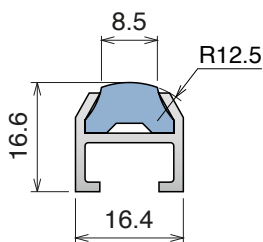

154 Guida laterale / Side guide rail / Seitenführungen

Delivery: **Easy** **Standard** Metal profile: Aluminium