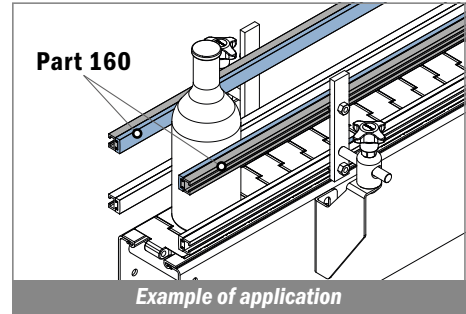

Used with
Part 164/165
Pag 380

160 Profilo "C" / C-Profile / C-Profil

Delivery: **Easy** **Standard**

Used with
Part 164/165
Pag 380

Article-Nr.	Material	Availability	Supply
16003BC	<i>BluLub</i>	Stock item	3 m bars
16003B	<i>BluLub</i>	On request	6 m bars
16003B-30	<i>BluLub</i>	Stock item	30 m coils
16003C	<i>Ti-White</i>	Stock item	3 m bars
16003	<i>Ti-White</i>	Stock item	6 m bars
16003-30	<i>Ti-White</i>	Stock item	30 m coils
16005C	Blue	On request	3 m bars
16005	Blue	On request	6 m bars
16005-30	Blue	On request	30 m coils