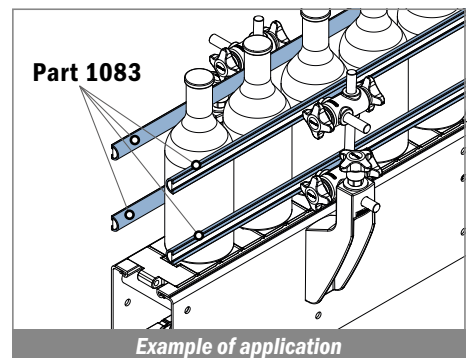

Article-Nr.	Material	Availability	Supply
108300BC	BluLub	On request	3 m bars
108300B	BluLub	On request	6 m bars
108300B-30	BluLub	On request	30 m coils
108300B-60	BluLub	On request	60 m coils
108303C	Ti-White	On request	3 m bars
108303	Ti-White	On request	6 m bars
108303-30	Ti-White	On request	30 m coils
108303-60	Ti-White	On request	60 m coils
108305C	Blue	On request	3 m bars
108305	Blue	On request	6 m bars
108305-30	Blue	On request	30 m coils
108305-60	Blue	On request	60 m coils