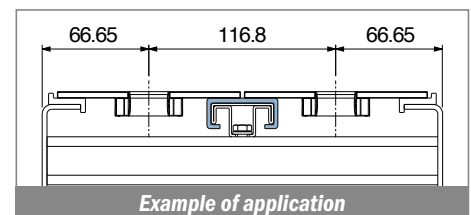

1044

Profilo "C" / C-Profile / C-Profil

Delivery: **Easy** **Standard** Fit on 38.1 x 12.7 mm

North America STANDARD

Article-Nr.	Material	Availability	Supply
104400BC	BluLub	On request	3 m bars
104400B	BluLub	On request	6 m bars
104403C	Ti-White	Stock item	3 m bars
104403	Ti-White	On request	6 m bars
104405C	Blue	On request	3 m bars
104405	Blue	On request	6 m bars

1053

Profilo "C" / C-Profile / C-Profil

Delivery: **Easy** **Standard** Fit on 38.1 x 6.35 mm

North America STANDARD

Article-Nr.	Material	Availability	Supply
105300BC	BluLub	On request	3 m bars
105300B	BluLub	On request	6 m bars
105303C	Ti-White	Stock item	3 m bars
105303	Ti-White	On request	6 m bars
105305C	Blue	On request	3 m bars
105305	Blue	On request	6 m bars