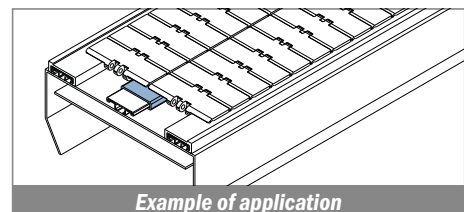

137

Profilo "C" / C-Profile / C-Profil

Delivery: **Easy** **Standard** Fit on 40 x 8 mm / 40 x 10 mm

Article-Nr. Material Availability Supply

13701BC	BluLub	Stock item	3 m bars
13701B	BluLub	On request	6 m bars
13703C	Ti-White	Stock item	3 m bars
13703	Ti-White	On request	6 m bars
13702C	Black	Stock item	3 m bars
13702	Black	On request	6 m bars
13705C	Blue	On request	3 m bars
13705	Blue	On request	6 m bars
13701C	Green	Stock item	3 m bars
13701	Green	Stock item	6 m bars