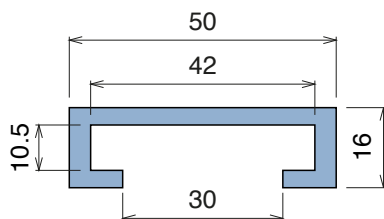

137

Profilo "C" / C-Profile / C-Profil

Delivery: **Easy** **Standard** Fit on 40 x 8 mm / 40 x 10 mm