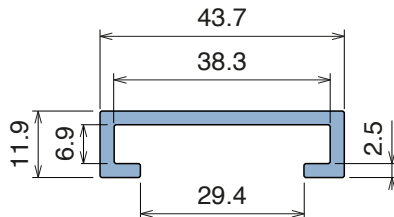

20 Pag 381

20 Pag 382

1041

Profilo "C" / C-Profile / C-Profil

Delivery: **Easy** **Standard** Fit on 25 x 5 mm

North America STANDARD

Article-Nr.	Material	Availability	Supply
104100BC	BluLub	On request	3 m bars
104100B	BluLub	On request	6 m bars
104103C	Ti-White	Stock item	3 m bars
104103	Ti-White	On request	6 m bars
104105C	Blue	On request	3 m bars
104105	Blue	On request	6 m bars
104102C	Green	On request	3 m bars
104102	Green	On request	6 m bars

NEW 1082

Profilo "C" / C-Profile / C-Profil

Fit on 38.1 x 6.35 mm

Article-Nr.	Material	Availability	Supply
108200BC	BluLub	On request	3 m bars
108200B	BluLub	On request	6 m bars
108203C	Ti-White	On request	3 m bars
108203	Ti-White	On request	6 m bars
108205C	Blue	On request	3 m bars
108205	Blue	On request	6 m bars