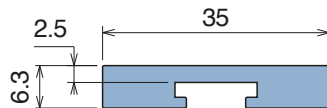

163

Profilo "C" / C-Profile / C-Profil

Delivery: **Easy** **Standard** Coils available