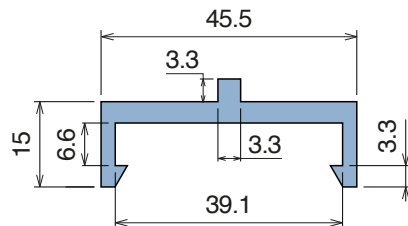

North America STANDARD