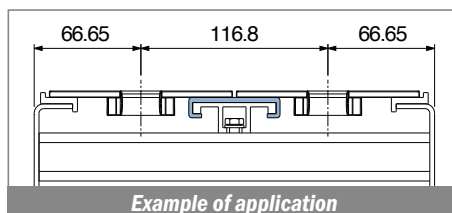

1042

Profilo "C" / C-Profile / C-Profil

Delivery: **Easy** **Standard** Fit on 50 x 6 mm

North America STANDARD

Article-Nr.	Material	Availability	Supply
104200BC	BluLub	On request	3 m bars
104200B	BluLub	On request	6 m bars
104203C	Ti-White	Stock item	3 m bars
104203	Ti-White	On request	6 m bars
104205C	Blue	On request	3 m bars
104205	Blue	On request	6 m bars
104201C	Green	On request	3 m bars
104201	Green	On request	6 m bars