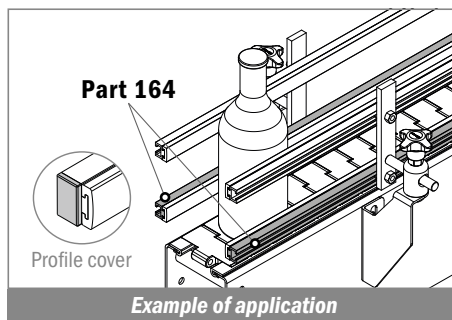

164 Guida in alluminio / Aluminum guide / Aluminium profil

Delivery: **Easy** **Standard**

Used with
Part 362 Pag 493
and **Part 1097** Pag 510

Article-Nr.	Material	Availability	Supply	Profile cover
16401C	Aluminum	Stock item	3 m bars	301403
16401	Aluminum	Stock item	6 m bars	301403