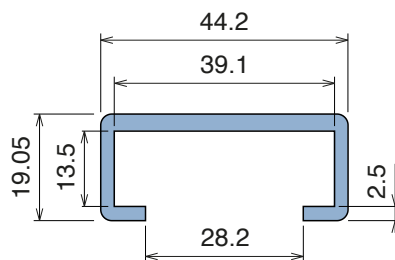

NEW 1082

Profilo "C" / C-Profile / C-Profil

Fit on 38.1 x 6.35 mm

Article-Nr.	Material	Availability	Supply
108200BC	BluLub	On request	3 m bars
108200B	BluLub	On request	6 m bars
108203C	Ti-White	On request	3 m bars
108203	Ti-White	On request	6 m bars
108205C	Blue	On request	3 m bars
108205	Blue	On request	6 m bars

1044

Profilo "C" / C-Profile / C-Profil

Delivery: **Easy** **Standard** Fit on 38.1 x 12.7 mm

North America STANDARD

Article-Nr.	Material	Availability	Supply
104400BC	BluLub	On request	3 m bars
104400B	BluLub	On request	6 m bars
104403C	Ti-White	Stock item	3 m bars
104403	Ti-White	On request	6 m bars
104405C	Blue	On request	3 m bars
104405	Blue	On request	6 m bars