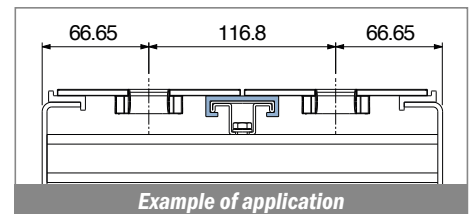

20 Pag 381

20 Pag 382

1041

Profilo "C" / C-Profile / C-Profil

Delivery: **Easy** **Standard** Fit on 25 x 5 mm

North America STANDARD

Article-Nr.	Material	Availability	Supply
104100BC	BluLub	On request	3 m bars
104100B	BluLub	On request	6 m bars
104103C	Ti-White	Stock item	3 m bars
104103	Ti-White	On request	6 m bars
104105C	Blue	On request	3 m bars
104105	Blue	On request	6 m bars
104102C	Green	On request	3 m bars
104102	Green	On request	6 m bars

NEW 1082

Profilo "C" / C-Profile / C-Profil

Fit on 38.1 x 6.35 mm

Article-Nr.	Material	Availability	Supply
108200BC	BluLub	On request	3 m bars
108200B	BluLub	On request	6 m bars
108203C	Ti-White	On request	3 m bars
108203	Ti-White	On request	6 m bars
108205C	Blue	On request	3 m bars
108205	Blue	On request	6 m bars