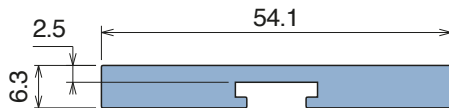

163

Profilo "C" / C-Profile / C-Profil

Delivery: **Easy** **Standard** Coils available