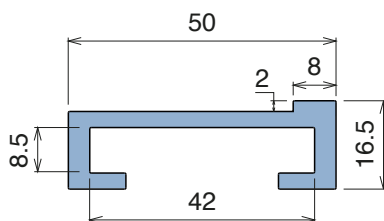

1054

Profilo "C" / C-Profile / C-Profil

Delivery: **Easy** **Standard** Fit on 38.1 x 6.35 mm

North America STANDARD

Article-Nr.	Material	Availability	Supply
105400BC	BluLub	On request	3 m bars
105400B	BluLub	On request	6 m bars
105403C	Ti-White	Stock item	3 m bars
105403	Ti-White	On request	6 m bars
105405C	Blue	On request	3 m bars
105405	Blue	On request	6 m bars

137

Profilo "C" / C-Profile / C-Profil

Delivery: **Easy** **Standard** Fit on 40 x 8 mm / 40 x 10 mm

Article-Nr. Material Availability Supply

13701BC	BluLub	Stock item	3 m bars
13701B	BluLub	On request	6 m bars
13703C	Ti-White	Stock item	3 m bars
13703	Ti-White	On request	6 m bars
13702C	Black	Stock item	3 m bars
13702	Black	On request	6 m bars
13705C	Blue	On request	3 m bars
13705	Blue	On request	6 m bars
13701C	Green	Stock item	3 m bars
13701	Green	Stock item	6 m bars

137

Profilo "C" / C-Profile / C-Profil

Delivery: **Easy** **Standard** Fit on 40 x 8 mm / 40 x 10 mm

Article-Nr.	Material	Availability	Supply
13711BC	BluLub	Stock item	3 m bars
13711B	BluLub	On request	6 m bars
13713C	Ti-White	On request	3 m bars
13713	Ti-White	On request	6 m bars
13712C	Black	On request	3 m bars
13712	Black	On request	6 m bars
13715C	Blue	On request	3 m bars
13715	Blue	On request	6 m bars
13711C	Green	Stock item	3 m bars
13711	Green	Stock item	6 m bars