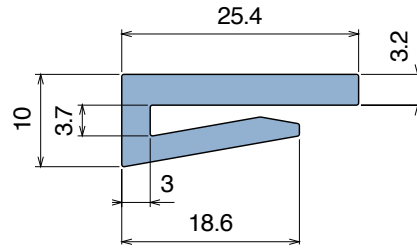

1017

Profilo "J" / J-Profile / J-Profil

Delivery: **Easy** **Standard** Fit on 3 mm (1/8")