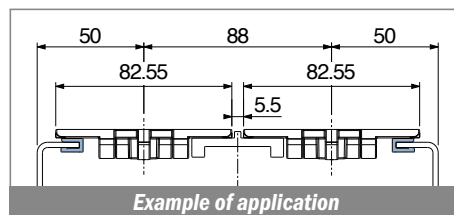

Article-Nr.	Material	Availability	Supply
109000B	BluLub	On request	30 m coils
109002	Ti-White	On request	30 m coils
109005	Blue	On request	30 m coils