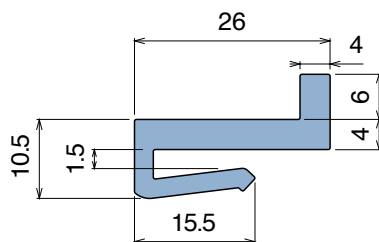

179 Profilo "J" / J-Profile / J-Profil

Delivery: **Easy** **Standard** Fit on 2,5 to 3,5 mm