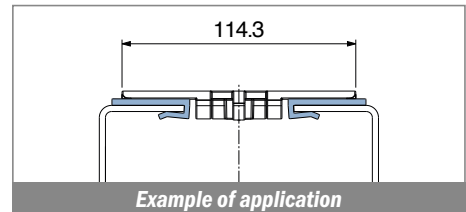

1028

Profilo "J" / J-Profile / J-Profil

Delivery: **Easy** **Standard** Fit on 3 mm (1/8")

North America STANDARD

Article-Nr.	Material	Availability	Supply
102800BC	BluLub	On request	3 m bars
102800B	BluLub	On request	6 m bars
102800B-30	BluLub	On request	30 m coils
102803C	Ti-White	Stock item	3 m bars
102803	Ti-White	On request	6 m bars
102803-30	Ti-White	Stock item	30 m coils
102805C	Blue	On request	3 m bars
102805	Blue	On request	6 m bars
102805-30	Blue	On request	30 m coils