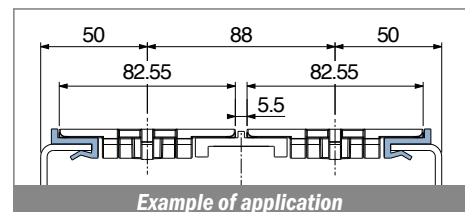

1023

Profilo "J" / J-Profile / J-Profil

Delivery: **Easy** **Standard** Fit on 3 mm (1/8")

North America STANDARD

Article-Nr.	Material	Availability	Supply
102300BC	BluLub	On request	3 m bars
102300B	BluLub	On request	6 m bars
102303C	Ti-White	Stock item	3 m bars
102303	Ti-White	On request	6 m bars
102305C	Blue	On request	3 m bars
102305	Blue	On request	6 m bars