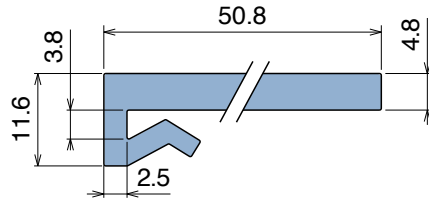

1032

Profilo "J" / J-Profile / J-Profil

Delivery: **Easy** **Standard** Fit on 3 mm (1/8")