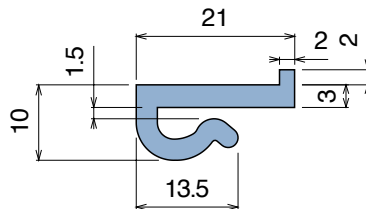

104 Profilo "J" / J-Profile / J-Profil

Delivery: **Easy** **Standard** Fit on 2,5 to 3,5 mm

Article-Nr.	Material	Availability	Supply
10400B	BluLub	Stock item	60 m coils
10403	Ti-White	On request	60 m coils
10401	Black	Stock item	60 m coils
10405	Blue	On request	60 m coils
10402	Green	Stock item	60 m coils