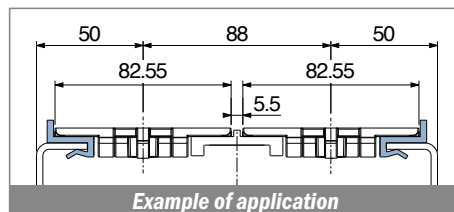

1020

Profilo "J" / J-Profile / J-Profil

Delivery: **Easy** **Standard** Fit on 3 mm (1/8")

North America STANDARD

Article-Nr.	Material	Availability	Supply
102000BC	BluLub	On request	3 m bars
102000B	BluLub	On request	6 m bars
102003C	Ti-White	Stock item	3 m bars
102003	Ti-White	Stock item	6 m bars
102001C	Black	On request	3 m bars
102001	Black	On request	6 m bars
102005C	Blue	On request	3 m bars
102005	Blue	On request	6 m bars
102002C	Green	On request	3 m bars
102002	Green	On request	6 m bars