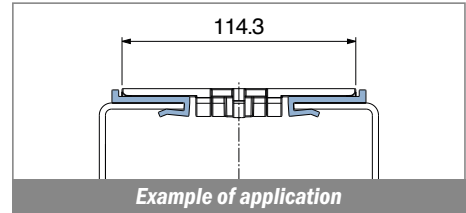

1027

Profilo "J" / J-Profile / J-Profil

Delivery: **Easy** **Standard** Fit on 3 mm (1/8")

North America STANDARD

Article-Nr.	Material	Availability	Supply
102700BC	BluLub	On request	3 m bars
102700B	BluLub	On request	6 m bars
102700B-30	BluLub	On request	30 m coils
102703C	Ti-White	Stock item	3 m bars
102703	Ti-White	On request	6 m bars
102703-30	Ti-White	On request	30 m coils
102705C	Blue	On request	3 m bars
102705	Blue	On request	6 m bars
102705-30	Blue	On request	30 m coils

1028

Profilo "J" / J-Profile / J-Profil

Delivery: **Easy** **Standard** Fit on 3 mm (1/8")

North America STANDARD

Article-Nr.	Material	Availability	Supply
102800BC	BluLub	On request	3 m bars
102800B	BluLub	On request	6 m bars
102800B-30	BluLub	On request	30 m coils
102803C	Ti-White	Stock item	3 m bars
102803	Ti-White	On request	6 m bars
102803-30	Ti-White	Stock item	30 m coils
102805C	Blue	On request	3 m bars
102805	Blue	On request	6 m bars
102805-30	Blue	On request	30 m coils