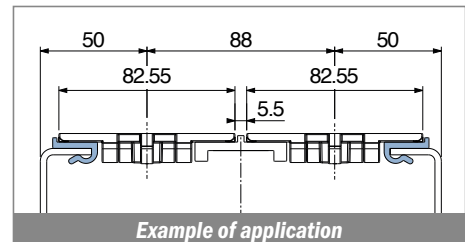

104 Profilo "J" / J-Profile / J-Profil

Delivery: **Easy** **Standard** Fit on 2,5 to 3,5 mm

Article-Nr.	Material	Availability	Supply
10400B	BluLub	Stock item	60 m coils
10403	Ti-White	On request	60 m coils
10401	Black	Stock item	60 m coils
10405	Blue	On request	60 m coils
10402	Green	Stock item	60 m coils