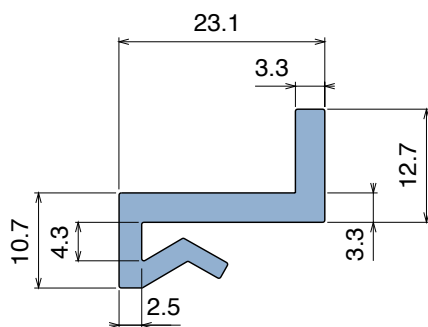

1020

Profilo "J" / J-Profile / J-Profil

Delivery: **Easy** **Standard** Fit on 3 mm (1/8")