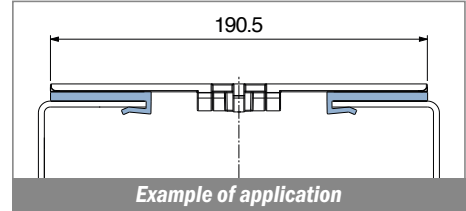

1032

Profilo "J" / J-Profile / J-Profil

Delivery: **Easy** **Standard** Fit on 3 mm (1/8")

North America STANDARD

Article-Nr.	Material	Availability	Supply
103200BC	BluLub	On request	3 m bars
103200B	BluLub	On request	6 m bars
103203C	Ti-White	Stock item	3 m bars
103203	Ti-White	On request	6 m bars
103205C	Blue	On request	3 m bars
103205	Blue	On request	6 m bars