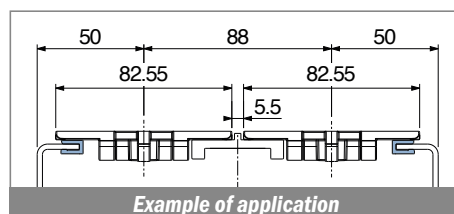

Article-Nr.	Material	Availability	Supply
106800B	BluLub	Stock item	30 m coils
106802	Ti-White	On request	30 m coils
106805	Blue	On request	30 m coils