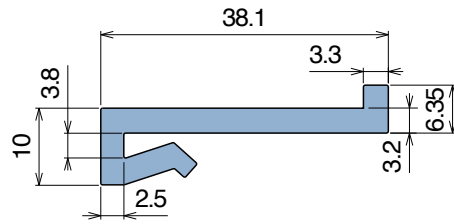

1027

Profilo "J" / J-Profile / J-Profil

Delivery: **Easy** **Standard** Fit on 3 mm (1/8")