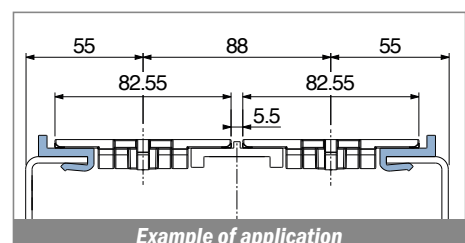

Article-Nr.	Material	Availability	Supply
17902BC	BluLub	On request	3 m bars
17902B	BluLub	On request	6 m bars
17902B-60	BluLub	Stock item	60 m coils
17902WC	Ti-White	On request	3 m bars
17902W	Ti-White	On request	6 m bars
17902W-60	Ti-White	On request	60 m coils
17901C	Black	Stock item	3 m bars
17901	Black	On request	6 m bars
17901BC	Blue	On request	3 m bars
17901B	Blue	On request	6 m bars
17901B-60	Blue	On request	60 m coils
17902C	Green	Stock item	3 m bars
17902	Green	On request	6 m bars
17902-60	Green	Stock item	60 m coils