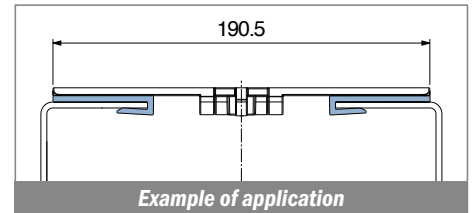

1029

Profilo "J" / J-Profile / J-Profil

Delivery: **Easy** **Standard** Fit on 3 mm (1/8")

North America STANDARD

Article-Nr.	Material	Availability	Supply
102900BC	BluLub	On request	3 m bars
102900B	BluLub	On request	6 m bars
102900B-30	BluLub	On request	30 m coils
102903C	Ti-White	Stock item	3 m bars
102903	Ti-White	On request	6 m bars
102903-30	Ti-White	On request	30 m coils
102905C	Blue	On request	3 m bars
102905	Blue	On request	6 m bars
102905-30	Blue	On request	30 m coils