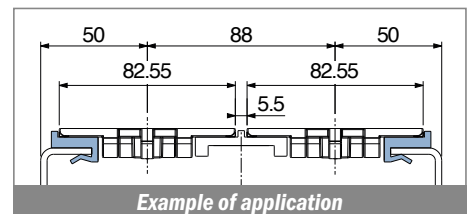

1019

Profilo "J" / J-Profile / J-Profil

Delivery: **Easy** **Standard** Fit on 3 mm (1/8")

North America STANDARD

Article-Nr.	Material	Availability	Supply
101900BC	BluLub	On request	3 m bars
101900B	BluLub	On request	6 m bars
101900B-30	BluLub	On request	30 m coils
101903C	Ti-White	Stock item	3 m bars
101903	Ti-White	On request	6 m bars
101903-30	Ti-White	On request	30 m coils
101905C	Blue	On request	3 m bars
101905	Blue	On request	6 m bars
101905-30	Blue	On request	30 m coils