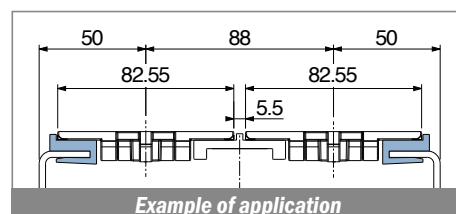

1015

Profilo "J" / J-Profile / J-Profil

Delivery: **Easy** **Standard** Fit on 2,5 to 3,5 mm (1/8")

North America STANDARD

Article-Nr.	Material	Availability	Supply
101500BC	BluLub	On request	3 m bars
101500B	BluLub	On request	6 m bars
101500B-30	BluLub	On request	30 m coils
101503C	Ti-White	On request	3 m bars
101503	Ti-White	On request	6 m bars
101503-30	Ti-White	On request	30 m coils
101505C	Blue	On request	3 m bars
101505	Blue	On request	6 m bars
101505-30	Blue	On request	30 m coils