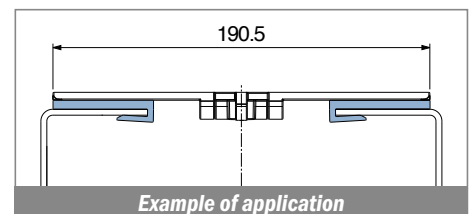

1030

Profilo "J" / J-Profile / J-Profil

Delivery: **Easy** **Standard** Fit on 3 mm (1/8")

North America STANDARD

Article-Nr.	Material	Availability	Supply
103000BC	BluLub	On request	3 m bars
103000B	BluLub	On request	6 m bars
103003C	Ti-White	Stock item	3 m bars
103003	Ti-White	On request	6 m bars
103005C	Blue	On request	3 m bars
103005	Blue	On request	6 m bars