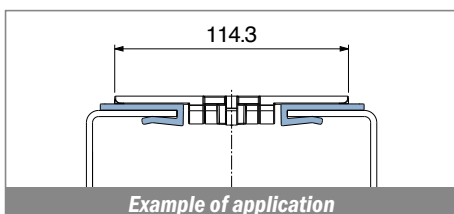

1028

Profilo "J" / J-Profile / J-Profil

Delivery: **Easy** **Standard** Fit on 3 mm (1/8")

North America STANDARD

Article-Nr.	Material	Availability	Supply
102800BC	BluLub	On request	3 m bars
102800B	BluLub	On request	6 m bars
102800B-30	BluLub	On request	30 m coils
102803C	Ti-White	Stock item	3 m bars
102803	Ti-White	On request	6 m bars
102803-30	Ti-White	Stock item	30 m coils
102805C	Blue	On request	3 m bars
102805	Blue	On request	6 m bars
102805-30	Blue	On request	30 m coils

1046

Profilo "J" / J-Profile / J-Profil

Delivery: **Easy** **Standard** Fit on 3 mm (1/8")

North America STANDARD

Article-Nr.	Material	Availability	Supply
104600BC	BluLub	On request	3 m bars
104600B	BluLub	On request	6 m bars
104600B-30	BluLub	Stock item	30 m coils
104603C	Ti-White	Stock item	3 m bars
104603	Ti-White	On request	6 m bars
104603-30	Ti-White	Stock item	30 m coils
104601C	Black	On request	3 m bars
104601	Black	On request	6 m bars
104601-30	Black	On request	30 m coils
104605C	Blue	On request	3 m bars
104605	Blue	On request	6 m bars
104605-30	Blue	On request	30 m coils
104602C	Green	Stock item	3 m bars
104602	Green	On request	6 m bars
104602-30	Green	Stock item	30 m coils