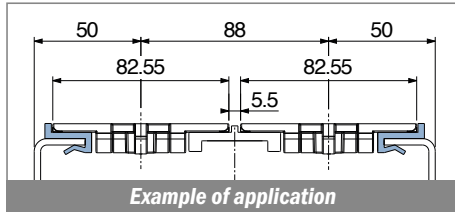

1024

Profilo "J" / J-Profile / J-Profil

Delivery: **Easy** **Standard** Fit on 3 mm (1/8")

North America STANDARD

Article-Nr.	Material	Availability	Supply
102400BC	BluLub	On request	3 m bars
102400B	BluLub	On request	6 m bars
102400B-30	BluLub	On request	30 m coils
102403C	Ti-White	Stock item	3 m bars
102403	Ti-White	On request	6 m bars
102403-30	Ti-White	Stock item	30 m coils
102401C	Black	On request	3 m bars
102401	Black	On request	6 m bars
102401-30	Black	On request	30 m coils
102405C	Blue	On request	3 m bars
102405	Blue	On request	6 m bars
102405-30	Blue	On request	30 m coils
102402C	Green	Stock item	3 m bars
102402	Green	Stock item	6 m bars
102402-30	Green	On request	30 m coils