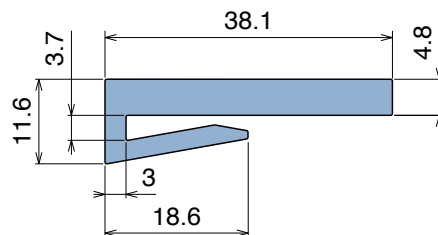

1026

Profilo "J" / J-Profile / J-Profil

Delivery: **Easy** **Standard** Fit on 3 mm (1/8")

North America STANDARD

Article-Nr.	Material	Availability	Supply
102600BC	BluLub	On request	3 m bars
102600B	BluLub	On request	6 m bars
102600B-30	BluLub	On request	30 m coils
102603C	Ti-White	Stock item	3 m bars
102603	Ti-White	On request	6 m bars
102603-30	Ti-White	On request	30 m coils
102605C	Blue	On request	3 m bars
102605	Blue	On request	6 m bars
102605-30	Blue	On request	30 m coils