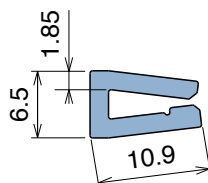

1068

Profilo "J" / J-Profile / J-Profil

Delivery: **Easy** **Standard** Fit on 1,8 to 2 mm