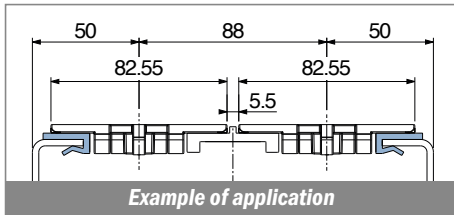

1021

Profilo "J" / J-Profile / J-Profil

Delivery: **Easy** **Standard** Fit on 3 mm (1/8")