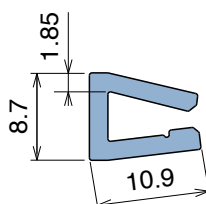

NEW 1090

Profilo "J" / J-Profile / J-Profil

Delivery: **Easy** **Standard** Fit on 1,8 to 2 mm