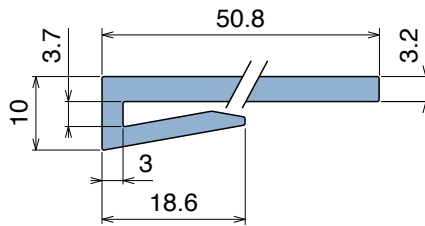

1029

Profilo "J" / J-Profile / J-Profil

Delivery: **Easy** **Standard** Fit on 3 mm (1/8")