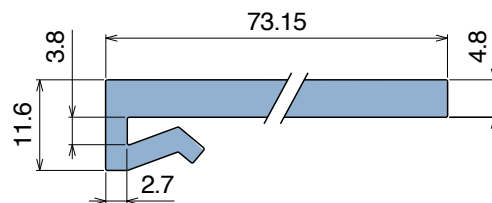

1035

Profilo "J" / J-Profile / J-Profil

Delivery: **Easy** **Standard** Fit on 3 mm (1/8")