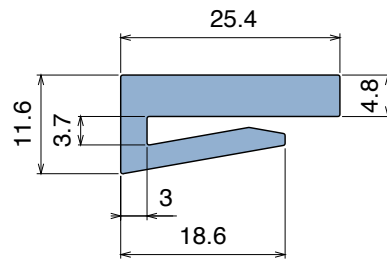

1018

Profilo "J" / J-Profile / J-Profil

Delivery: **Easy** **Standard** Fit on 3 mm (1/8")