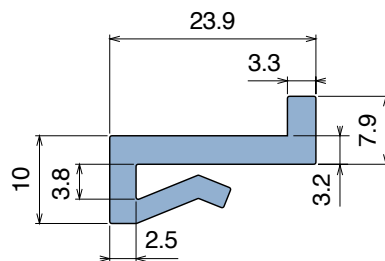

1023

Profilo "J" / J-Profile / J-Profil

Delivery: **Easy** **Standard** Fit on 3 mm (1/8")