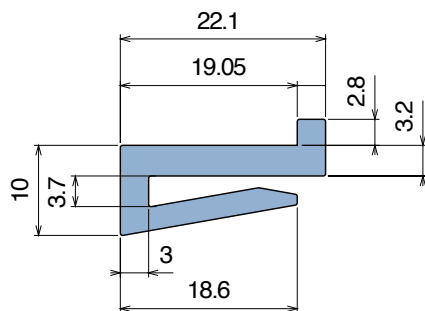

1014

Profilo "J" / J-Profile / J-Profil

Delivery: **Easy** **Standard** Fit on 3 mm (1/8")