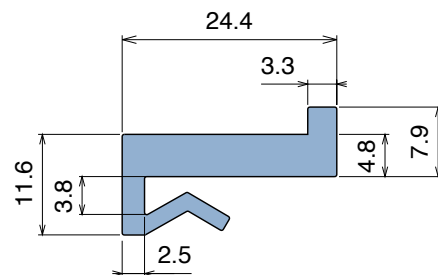

1019

Profilo "J" / J-Profile / J-Profil

Delivery: **Easy** **Standard** Fit on 3 mm (1/8")