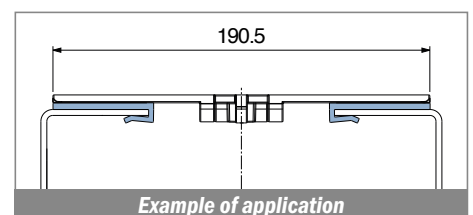

1031

Profilo "J" / J-Profile / J-Profil

Delivery: **Easy** **Standard** Fit on 3 mm (1/8")

North America STANDARD

Article-Nr.	Material	Availability	Supply
103100BC	BluLub	Stock item	3 m bars
103100B	BluLub	On request	6 m bars
103103C	Ti-White	Stock item	3 m bars
103103	Ti-White	Stock item	6 m bars
103105C	Blue	On request	3 m bars
103105	Blue	On request	6 m bars