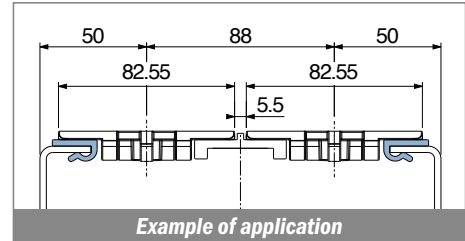

104 Profilo "J" / J-Profile / J-Profil

Delivery: **Easy** **Standard** Fit on 2,5 to 3,5 mm

Article-Nr.	Material	Availability	Supply
10400B	BluLub	Stock item	60 m coils
10403	Ti-White	On request	60 m coils
10401	Black	Stock item	60 m coils
10405	Blue	On request	60 m coils
10402	Green	Stock item	60 m coils