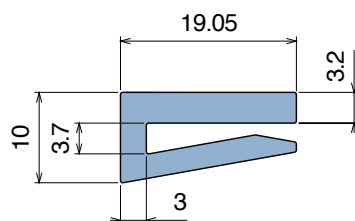

1016

Profilo "J" / J-Profile / J-Profil

Delivery: **Easy** **Standard** Fit on 3 mm (1/8")