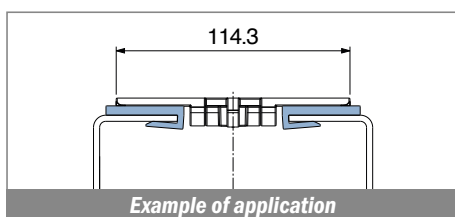

1026

Profilo "J" / J-Profile / J-Profil

Delivery: **Easy** **Standard** Fit on 3 mm (1/8")

North America STANDARD

Article-Nr.	Material	Availability	Supply
102600BC	BluLub	On request	3 m bars
102600B	BluLub	On request	6 m bars
102600B-30	BluLub	On request	30 m coils
102603C	Ti-White	Stock item	3 m bars
102603	Ti-White	On request	6 m bars
102603-30	Ti-White	On request	30 m coils
102605C	Blue	On request	3 m bars
102605	Blue	On request	6 m bars
102605-30	Blue	On request	30 m coils