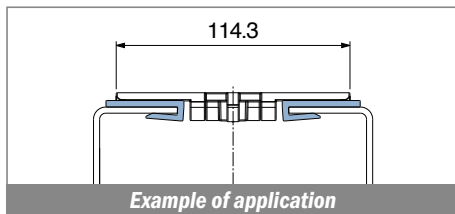

1025

Profilo "J" / J-Profile / J-Profil

Delivery: **Easy** **Standard** Fit on 3 mm (1/8")

North America STANDARD

Article-Nr.	Material	Availability	Supply
102500BC	BluLub	On request	3 m bars
102500B	BluLub	On request	6 m bars
102500B-30	BluLub	On request	30 m coils
102503C	Ti-White	Stock item	3 m bars
102503	Ti-White	On request	6 m bars
102503-30	Ti-White	Stock item	30 m coils
102501C	Black	On request	3 m bars
102501	Black	On request	6 m bars
102501-30	Black	On request	30 m coils
102505C	Blue	On request	3 m bars
102505	Blue	On request	6 m bars
102505-30	Blue	On request	30 m coils
102502C	Green	On request	3 m bars
102502	Green	On request	6 m bars
102502-30	Green	On request	30 m coils