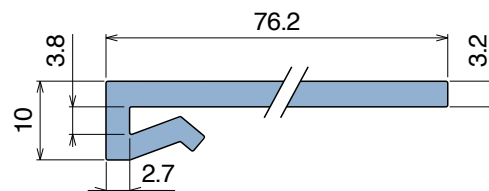

1033

Profilo "J" / J-Profile / J-Profil

Delivery: **Easy** **Standard** Fit on 3 mm (1/8")