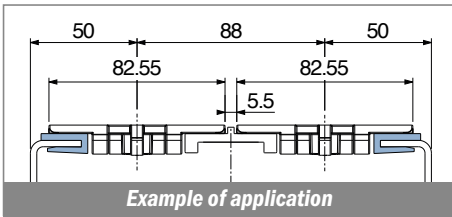

1017

Profilo "J" / J-Profile / J-Profil

Delivery: **Easy** **Standard** Fit on 3 mm (1/8")