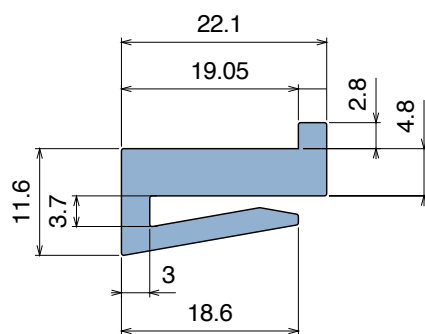

1015

Profilo "J" / J-Profile / J-Profil

Delivery: **Easy** **Standard** Fit on 2,5 to 3,5 mm (1/8")