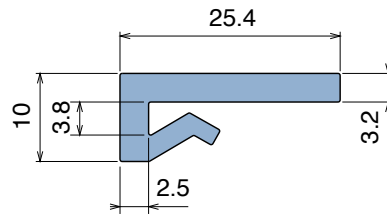

1021

Profilo "J" / J-Profile / J-Profil

Delivery: **Easy** **Standard** Fit on 3 mm (1/8")