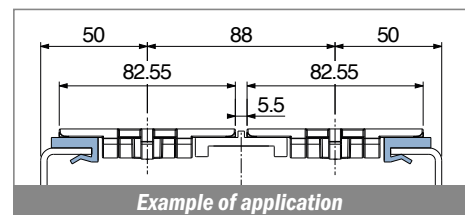

Article-Nr.	Material	Availability	Supply
102200BC	BluLub	On request	3 m bars
102200B	BluLub	On request	6 m bars
102200B-30	BluLub	On request	30 m coils
102203C	Ti-White	Stock item	3 m bars
102203	Ti-White	On request	6 m bars
102203-30	Ti-White	On request	30 m coils
102205C	Blue	On request	3 m bars
102205	Blue	On request	6 m bars
102205-30	Blue	On request	30 m coils