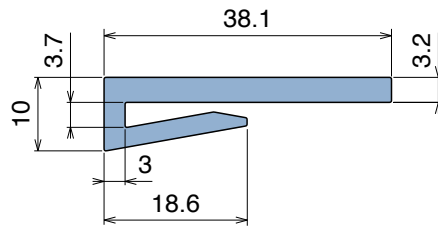

1025

Profilo "J" / J-Profile / J-Profil

Delivery: **Easy** **Standard** Fit on 3 mm (1/8")

North America STANDARD

Article-Nr.	Material	Availability	Supply
102500BC	BluLub	On request	3 m bars
102500B	BluLub	On request	6 m bars
102500B-30	BluLub	On request	30 m coils
102503C	Ti-White	Stock item	3 m bars
102503	Ti-White	On request	6 m bars
102503-30	Ti-White	Stock item	30 m coils
102501C	Black	On request	3 m bars
102501	Black	On request	6 m bars
102501-30	Black	On request	30 m coils
102505C	Blue	On request	3 m bars
102505	Blue	On request	6 m bars
102505-30	Blue	On request	30 m coils
102502C	Green	On request	3 m bars
102502	Green	On request	6 m bars
102502-30	Green	On request	30 m coils