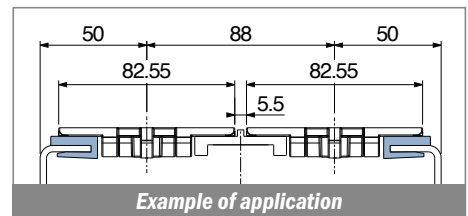

1018

Profilo "J" / J-Profile / J-Profil

Delivery: **Easy** **Standard** Fit on 3 mm (1/8")

North America STANDARD

Article-Nr.	Material	Availability	Supply
101800BC	BluLub	On request	3 m bars
101800B	BluLub	On request	6 m bars
101800B-30	BluLub	On request	30 m coils
101803C	Ti-White	Stock item	3 m bars
101803	Ti-White	On request	6 m bars
101803-30	Ti-White	On request	30 m coils
101805C	Blue	On request	3 m bars
101805	Blue	On request	6 m bars
101805-30	Blue	On request	30 m coils