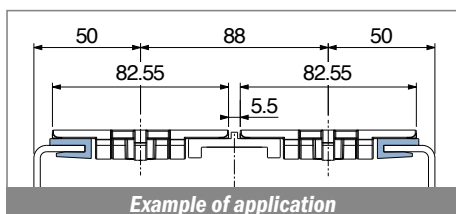

1016

Profilo "J" / J-Profile / J-Profil

Delivery: **Easy** **Standard** Fit on 3 mm (1/8")

North America STANDARD

Article-Nr.	Material	Availability	Supply
101600BC	BluLub	On request	3 m bars
101600B	BluLub	On request	6 m bars
101600B-30	BluLub	On request	30 m coils
101603C	Ti-White	Stock item	3 m bars
101603	Ti-White	On request	6 m bars
101603-30	Ti-White	Stock item	30 m coils
101601C	Black	On request	3 m bars
101601	Black	On request	6 m bars
101601-30	Black	On request	30 m coils
101605C	Blue	On request	3 m bars
101605	Blue	On request	6 m bars
101605-30	Blue	On request	30 m coils
101602C	Green	On request	3 m bars
101602	Green	On request	6 m bars
101602-30	Green	On request	30 m coils