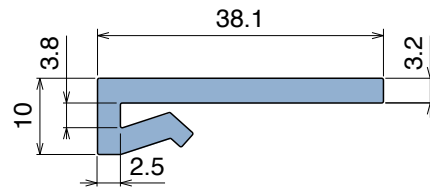

1028

Profilo "J" / J-Profile / J-Profil

Delivery: **Easy** **Standard** Fit on 3 mm (1/8")