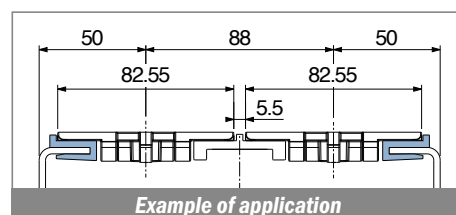

1014

Profilo "J" / J-Profile / J-Profil

Delivery: **Easy** **Standard** Fit on 3 mm (1/8")

North America STANDARD

Article-Nr.	Material	Availability	Supply
101400BC	BluLub	On request	3 m bars
101400B	BluLub	On request	6 m bars
101400B-30	BluLub	On request	30 m coils
101403C	Ti-White	Stock item	3 m bars
101403	Ti-White	On request	6 m bars
101403-30	Ti-White	Stock item	30 m coils
101405C	Blue	On request	3 m bars
101405	Blue	On request	6 m bars
101405-30	Blue	On request	30 m coils