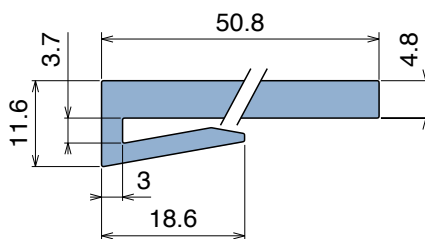

1030

Profilo "J" / J-Profile / J-Profil

Delivery: **Easy** **Standard** Fit on 3 mm (1/8")