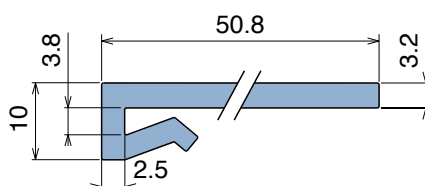

1031

Profilo "J" / J-Profile / J-Profil

Delivery: **Easy** **Standard** Fit on 3 mm (1/8")