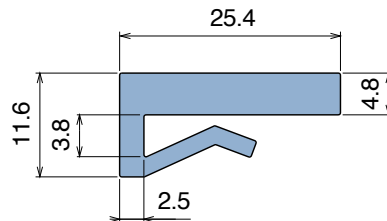

1022

Profilo "J" / J-Profile / J-Profil

Delivery: **Easy** **Standard** Fit on 3 mm (1/8")