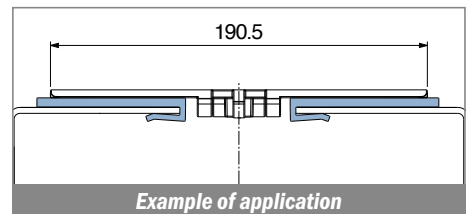

1035

Profilo "J" / J-Profile / J-Profil

Delivery: **Easy** **Standard** Fit on 3 mm (1/8")

North America STANDARD

Article-Nr.	Material	Availability	Supply
103500BC	BluLub	On request	3 m bars
103500B	BluLub	On request	6 m bars
103503C	Ti-White	Stock item	3 m bars
103503	Ti-White	On request	6 m bars
103505C	Blue	On request	3 m bars
103505	Blue	On request	6 m bars