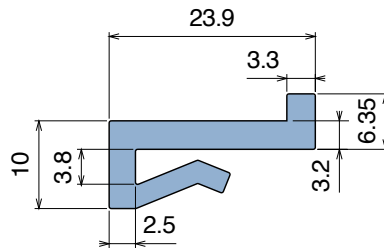

1024

Profilo "J" / J-Profile / J-Profil

Delivery: **Easy** **Standard** Fit on 3 mm (1/8")

North America STANDARD

Article-Nr.	Material	Availability	Supply
102400BC	BluLub	On request	3 m bars
102400B	BluLub	On request	6 m bars
102400B-30	BluLub	On request	30 m coils
102403C	Ti-White	Stock item	3 m bars
102403	Ti-White	On request	6 m bars
102403-30	Ti-White	Stock item	30 m coils
102401C	Black	On request	3 m bars
102401	Black	On request	6 m bars
102401-30	Black	On request	30 m coils
102405C	Blue	On request	3 m bars
102405	Blue	On request	6 m bars
102405-30	Blue	On request	30 m coils
102402C	Green	Stock item	3 m bars
102402	Green	Stock item	6 m bars
102402-30	Green	On request	30 m coils