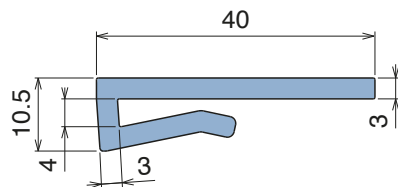

1046

Profilo "J" / J-Profile / J-Profil

Delivery: **Easy** **Standard** Fit on 3 mm (1/8")